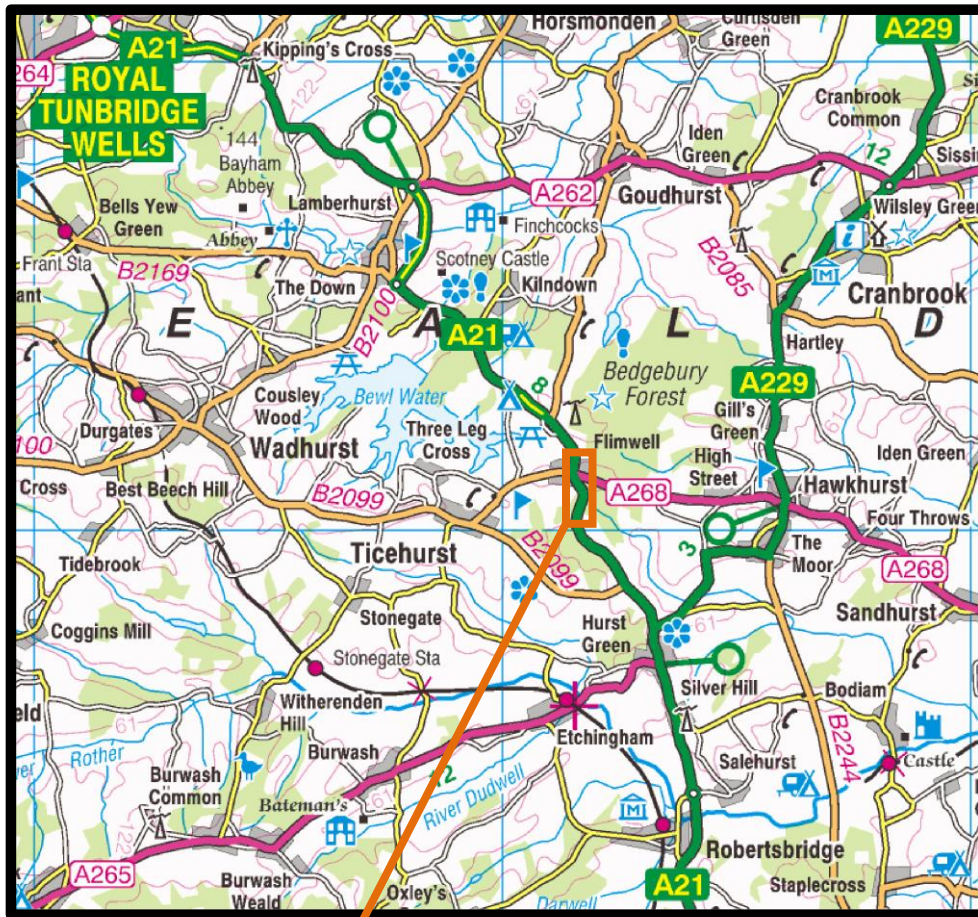

Directions to Plumpton College at Flimwell

By Train

Flimwell doesn't have a railway station. Stations close by are Stonegate (8.5km), Etchingham (7.5km) or Wadhurst (11km), all on the Hastings-London (Charing Cross) line. Taxis will need to be pre-booked (Martins Private Hire- Wadhurst 07951 385615 martintaxi1@gmail.com OR Adams Private Hire- Etchingham 07957 404201 adam201@me.com).

By car

If travelling south: The WEC is a quarter of a mile south of the Flimwell traffic lights (A21/A268 junction). Take a right turn just before NTW Car sales garage onto a track (signed Tate Fencing). As the track splits in two, take the right hand fork and follow the track round, to the left is the workshop and to the right is the WEC.